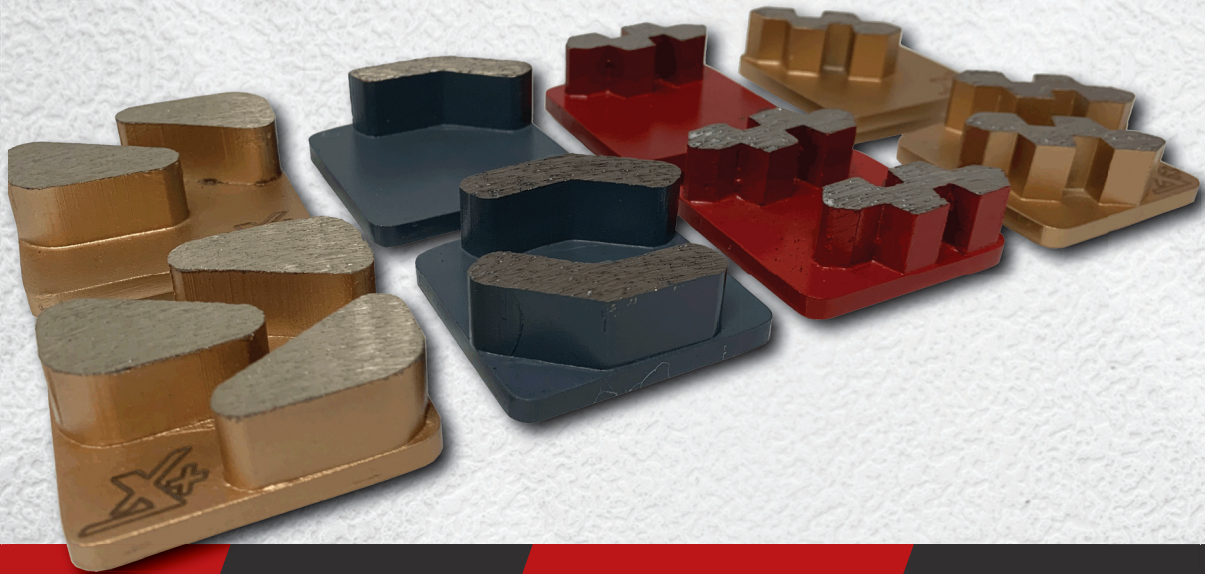

TOTAL **CONFIDENCE**

Tried, tested & proven performance on the job for the job.

TOTAL **RESULTS**

We sell what you need for real results.

TOTAL **SUPPORT**

Mechanical service and repairs, training, resources, accessible advice.

TOTAL MONEY BACK **GUARANTEE**

Risk free purchasing. Total satisfaction or your money back.

5/176 Canterbury Road, Bayswater Nth, 3153, Vic. Australia.

Tel: 1300 897 873 | www.totallyworks.com | sales@totallyworks.com

Follow us: [totallyworks](https://www.facebook.com/totallyworks) [worxplus](https://www.instagram.com/worxplus)